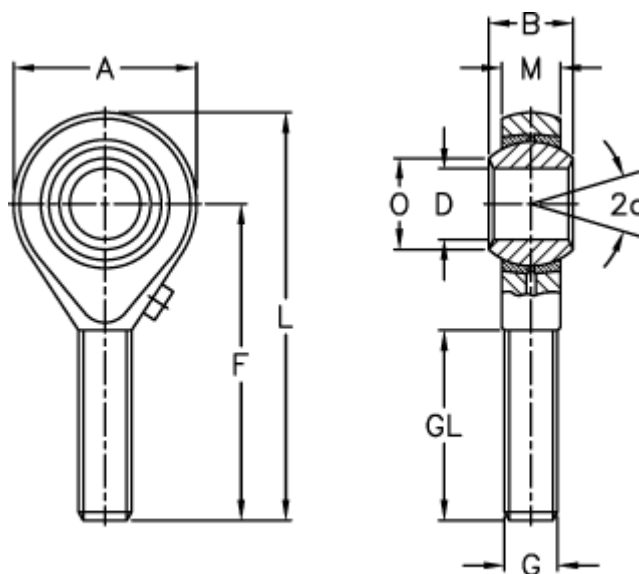

Article number: 54300917

Description: LDK Rod end POS 17

Measures

A	= 40	L	= 89
a (degrees)	= 14	M	= 16.00
B	= 22	O	= 20.60
D	= 17	Static load C0 (kN)	= 39.7
Dynamic load C (kN)	= 18.0	Weight (g)	= 206
F	= 69		
g	= M16x1,5		
GL	= 42		